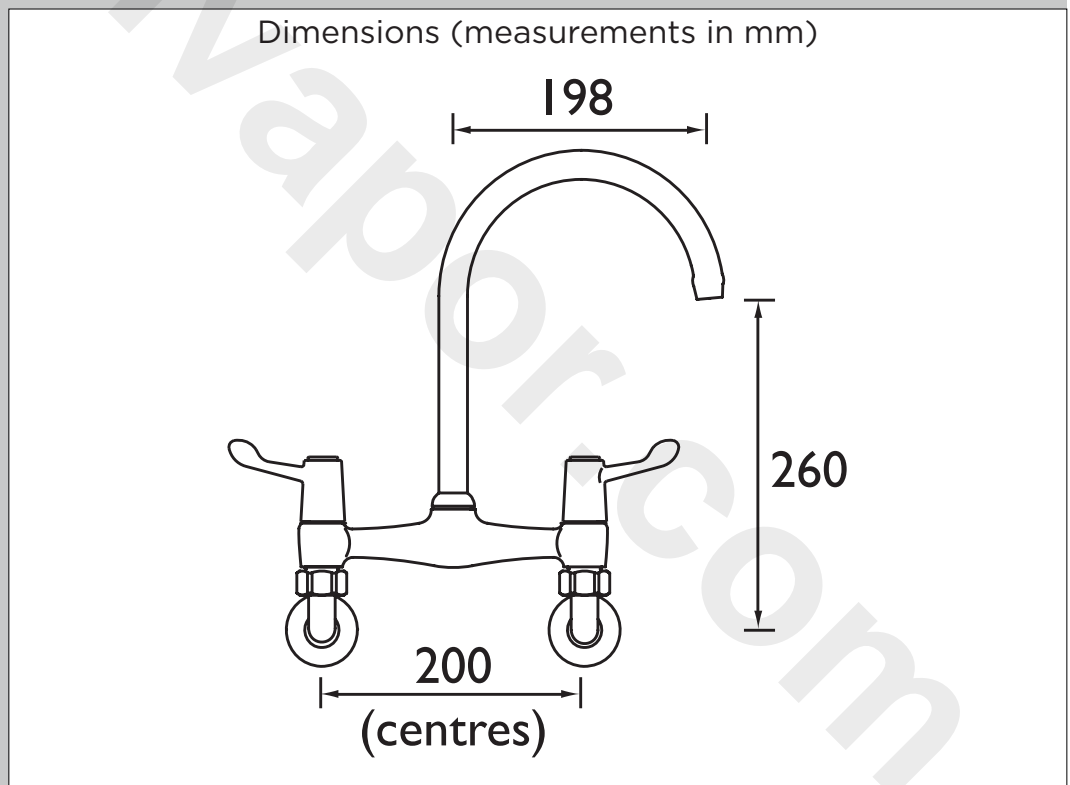

VAL WMBRSM C CD

LEVER Tap Range Lever Wall Mounted Bridge Sink Mixer with Ceramic Disc Valves Chrome

Specification	
Style:	Contemporary
Product Type:	Kitchen Taps
Finish/Colour:	Chrome
Main Construction Material:	Brass
Mount Type:	Wall Mounted
Handle Type:	Lever
Connection Inlet:	1/2" BSP
Number of Tap Holes Required:	2
Valve/Cartridge Type:	1/2" Ceramic Disc Valves
Plumbing System Suitability	All, preferably balanced
Working Pressure Range:	Min 0.2 Bar, Max 8.0 Bar
Maximum Hot Water Temperature: °c	65
Maximum Dynamic Pressure: (bar)	8
Maximum Static Pressure: (bar)	10
Flow Type:	Dual Flow
Flow Rate: (l/min @ 3 bar)	61.8
Connection Outlet:	
Isolation Included:	No

Features:

- Dual flow
- VAL WMBRSM C CD supplied with 3"(76mm) metal levers
- Supplied with metal backnuts
- Chrome plated to BS EN 248

Product Certifications:

For more products, visit our website:

Flow Rates (l/min)						
System Pressure (bar)	0.2	0.5	1	2	3	5
VAL WMBRSM C CD	16	25.2	35.7	50.5	61.8	79.8

TECHNICAL
DATA
SHEET

BRISTAN
TAPS & SHOWERS

D5